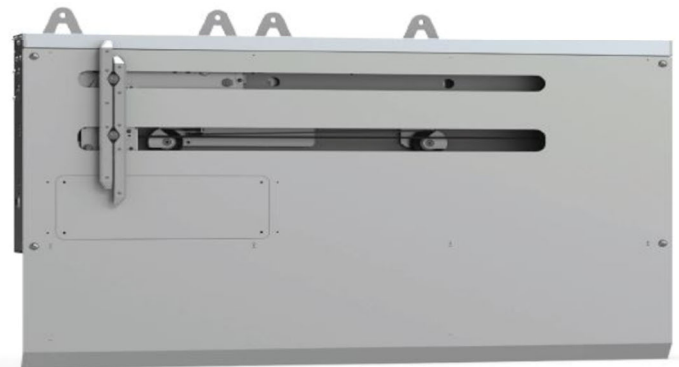

T2 operator